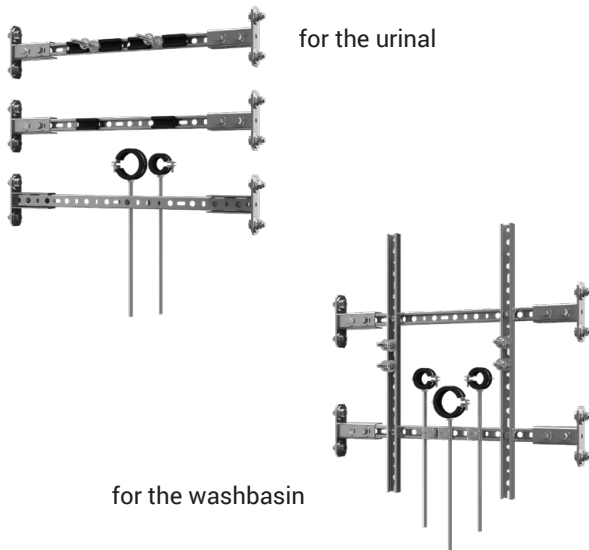

# Mounting Frame SLR 09

## Characteristics

- is destined for plasterboard constructions
- is destined for ceramic urinals with built-in flush or for ceramic washbasins
- that can be used up to axial distances of CW profiles max. 640 mm (profile can be shortened)
- surface finish - hot-dip galvanized steel
- mounting to CW profiles by screws with classic nuts
- mounting screws M8 and M10, waste pipe holder  $\varnothing$  32 mm and  $\varnothing$  50 mm

## Dimensions

## Supply Specification

SLR 09 - Supply No. 08090 mounting frame for ceramic urinals with built-in flush or for ceramic washbasins