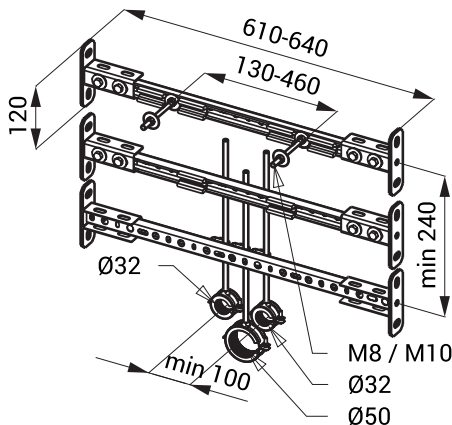

# Mounting Frame SLR 09

## Characteristics

- is destined for plasterboard constructions
- is destined for ceramic urinals with built-in flush or for ceramic washbasins
- that can be used up to axial distances of CW profiles max. 640 mm (profile can be shortened)
- surface finish - hot-dip galvanized steel
- mounting to CW profiles by screws with classic nuts
- mounting screws M8 and M10, waste pipe holder  $\varnothing$  32 mm and  $\varnothing$  50 mm

## Dimensions

## Supply Specification

SLR 09 - Supply No. 08090 mounting frame for ceramic urinals with built-in flush or for ceramic washbasins