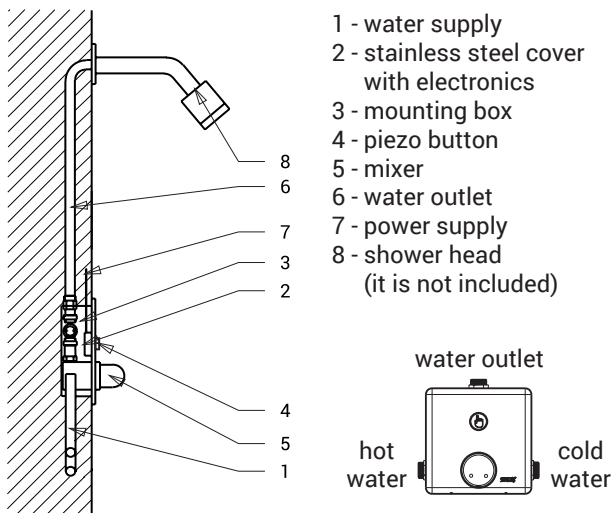

Piezo Shower Control SLS 02P

SLS 02P

Characteristics

- **hygienic flush**
- **vandal-proof**
- is destined for cold and hot water, temperature is regulated by mixer
- water flows after soft push of the piezo button
- water stops flowing after adjustable flowing time (can be set in 10 s - 310 s), standard 120 s
- water could be stopped by follow-up soft push of piezo button
- monitoring of battery capacity (for models with index B)
- parameter adjustment using by the remote control SLD 04

Installation Drawing

Technical Specification

Stainless steel cover dimension	170 x 170 x 10 mm
Mounting box dimension	150 x 160 x 65 mm
Operating voltage	
▪ SLS 02P	24 V DC
▪ SLS 02PB	6 V
Power input	
▪ operating by 24 V DC	7 W
▪ operating by 6 V	3 W
Battery life	
▪ 4 pcs. AA alkaline batteries	approx. 2 years
AA, 1,5 V, 2700 mAh	(100 uses per day)
Recommended flow pressure	0,1 - 0,6 MPa
Rate of flow	12 l/min. (inf. data)
Water inlet	male thread G 3/4"
Water outlet	male thread G 3/4"

Supply Specification

SLS 02P - Supply No. 12022	stainless steel cover with electronics, stainless steel mounting box with brass screw coupling, electromagnetic valve, ball valve and mixer, 4 pcs. AA alkaline batteries
SLS 02PB - Supply No. 12023	1,5 V 2700 mAh (SLS 02PB)